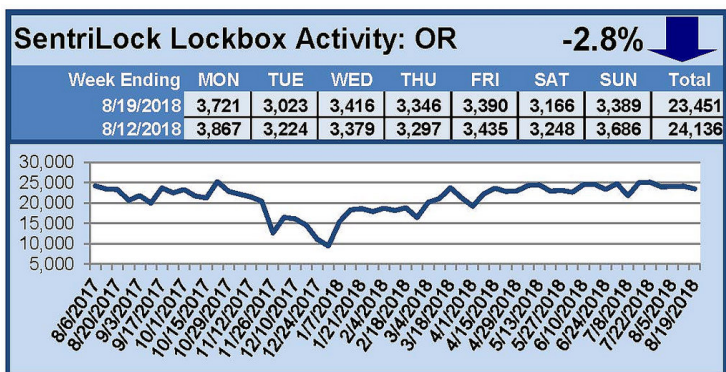

SentriLock Lockbox Activity August 13-19, 2018

This Week's Lockbox Activity

For the week of August 13-19, 2018, these charts show the number of times RMLS™ subscribers opened SentriLock lockboxes in Oregon and Washington. Activity in Oregon decreased this week, while activity in Washington increased.