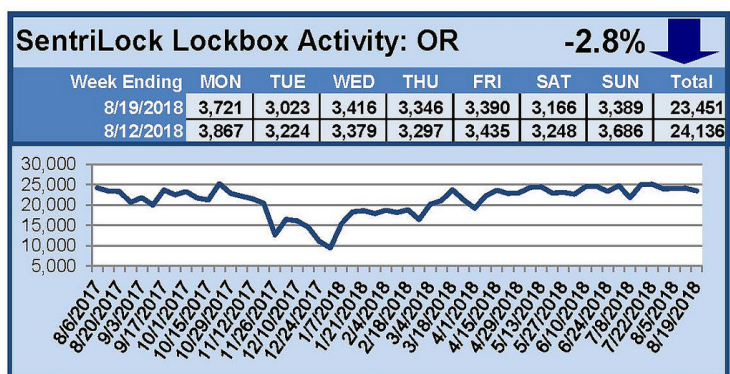

SentriLock Lockbox Activity August 13-19, 2018

This Week's Lockbox Activity

For the week of August 13-19, 2018, these charts show the number of times RMLS™ subscribers opened SentriLock lockboxes in Oregon and Washington. Activity in Oregon decreased this week, while activity in Washington increased.