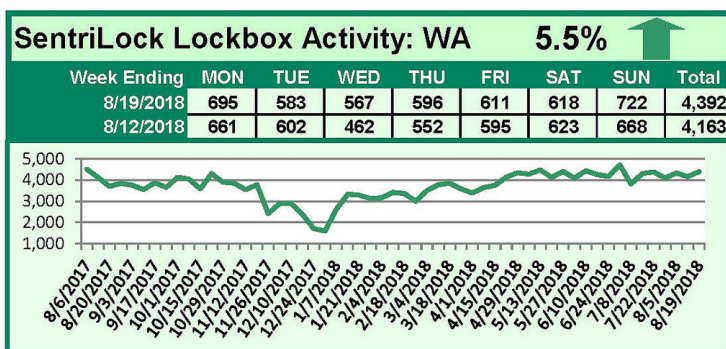

SentriLock Lockbox Activity August 13-19, 2018

This Week's Lockbox Activity

For the week of August 13-19, 2018, these charts show the number of times RMLS™ subscribers opened SentriLock lockboxes in Oregon and Washington. Activity in Oregon decreased this week, while activity in Washington increased.