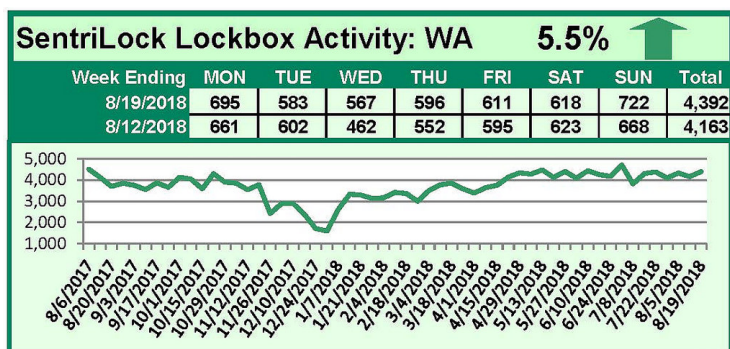

SentriLock Lockbox Activity August 13-19, 2018

This Week's Lockbox Activity

For the week of August 13-19, 2018, these charts show the number of times RMLS™ subscribers opened SentriLock lockboxes in Oregon and Washington. Activity in Oregon decreased this week, while activity in Washington increased.