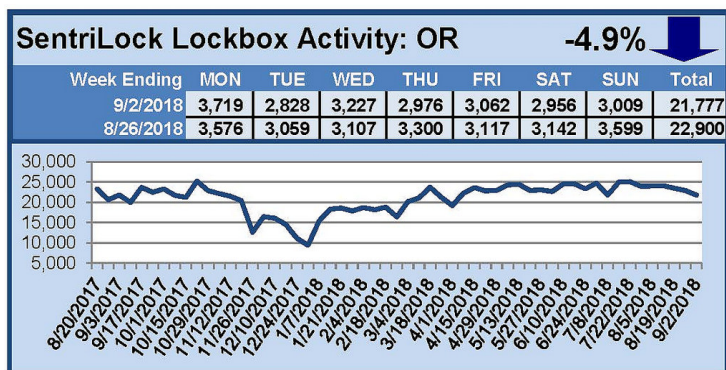

SentriLock Lockbox Activity August 27-September 2, 2018

This Week's Lockbox Activity

For the week of August 27-September 2, 2018, these charts show the number of times RMLS™ subscribers opened SentriLock lockboxes in Oregon and Washington. Activity in both Oregon and Washington decreased this week.