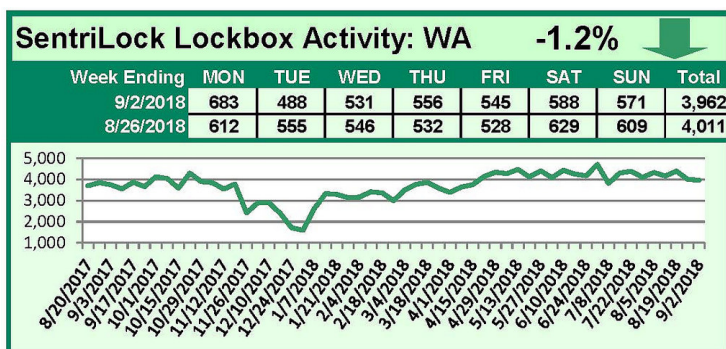

SentriLock Lockbox Activity August 27-September 2, 2018

This Week's Lockbox Activity

For the week of August 27-September 2, 2018, these charts show the number of times RMLS™ subscribers opened SentriLock lockboxes in Oregon and Washington. Activity in both Oregon and Washington decreased this week.