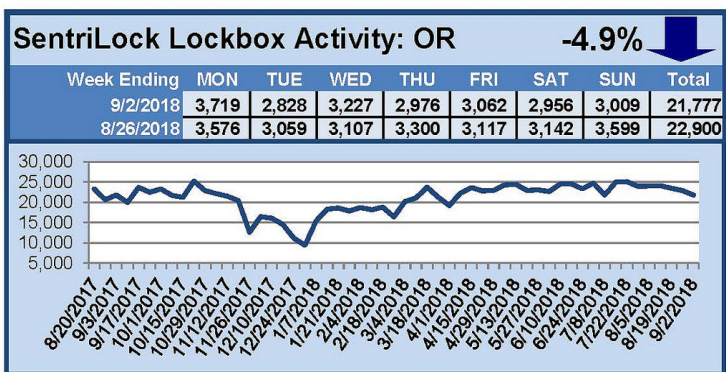

SentriLock Lockbox Activity August 27-September 2, 2018

This Week's Lockbox Activity

For the week of August 27-September 2, 2018, these charts show the number of times RMLS™ subscribers opened SentriLock lockboxes in Oregon and Washington. Activity in both Oregon and Washington decreased this week.