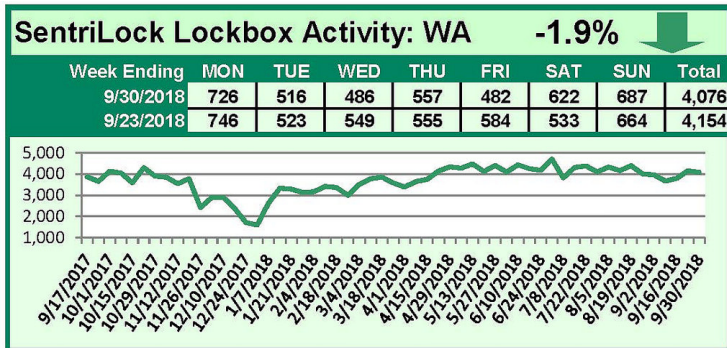

SentriLock Lockbox Activity September 24-30, 2018

This Week's Lockbox Activity

For the week of September 24-30, 2018, these charts show the number of times RMLS™ subscribers opened SentriLock lockboxes in Oregon and Washington. Washington and Oregon both saw a decrease in activity this week.

For a larger version of each chart, visit the [RMLS™ photostream on Flickr](#).