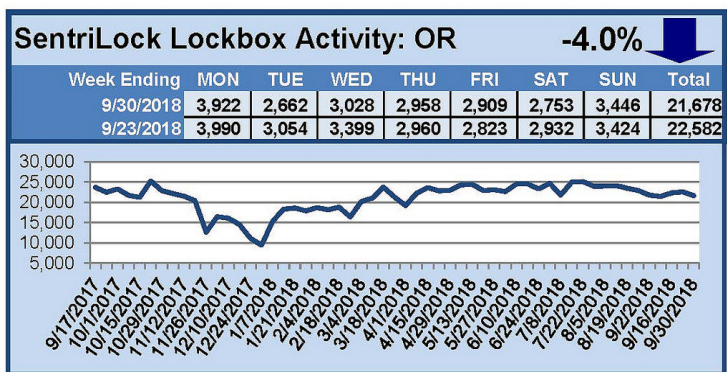

SentriLock Lockbox Activity September 24-30, 2018

This Week's Lockbox Activity

For the week of September 24-30, 2018, these charts show the number of times RMLS™ subscribers opened SentriLock lockboxes in Oregon and Washington. Washington and Oregon both saw a decrease in activity this week.