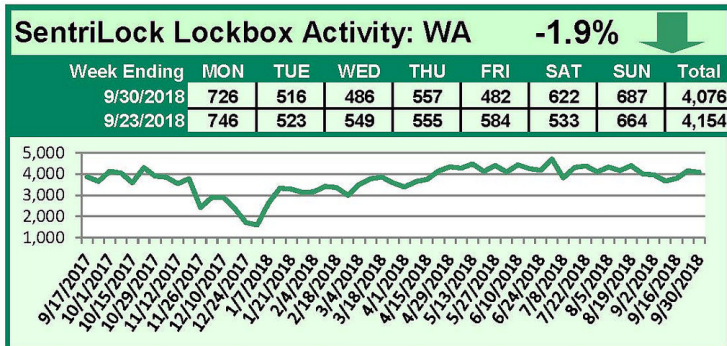

SentriLock Lockbox Activity September 24-30, 2018

This Week's Lockbox Activity

For the week of September 24-30, 2018, these charts show the number of times RMLS™ subscribers opened SentriLock lockboxes in Oregon and Washington. Washington and Oregon both saw a decrease in activity this week.

For a larger version of each chart, visit the [RMLS™ photostream on Flickr](#).