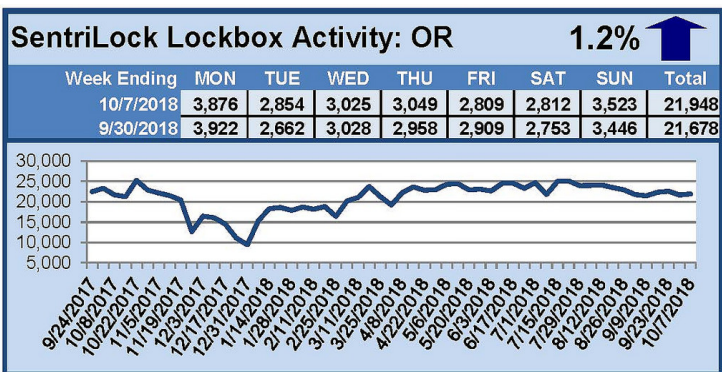

# SentriLock Lockbox Activity October 1-7, 2018

## This Week's Lockbox Activity

For the week of October 1-7, 2018, these charts show the number of times RMLS™ subscribers opened SentriLock lockboxes in Oregon and Washington. Activity in Washington decreased this week while activity in Oregon increased.