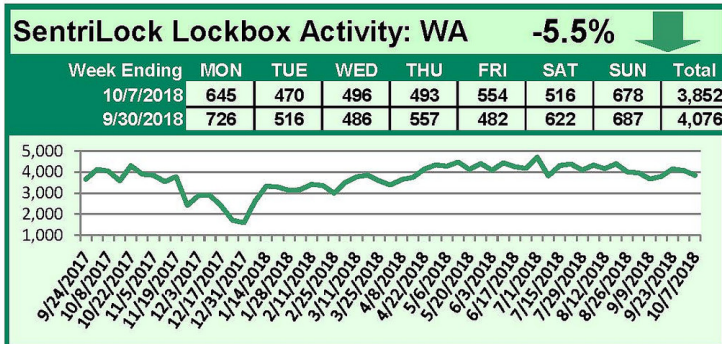

# SentriLock Lockbox Activity October 1-7, 2018

## This Week's Lockbox Activity

For the week of October 1-7, 2018, these charts show the number of times RMLS™ subscribers opened SentriLock lockboxes in Oregon and Washington. Activity in Washington decreased this week while activity in Oregon increased.