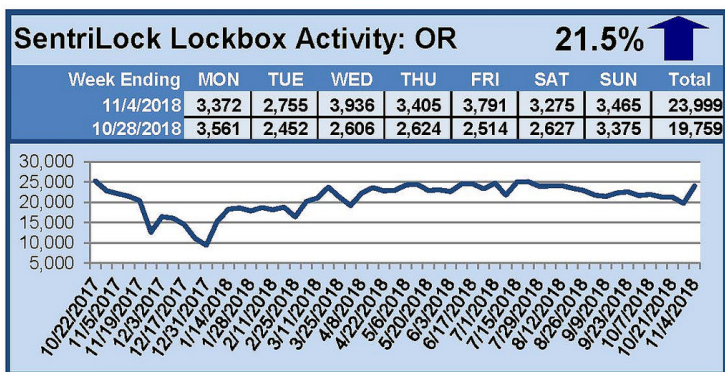

SentriLock Lockbox Activity October 29-November 4, 2018

This Week's Lockbox Activity

For the week of October 29-November 4, 2018, these charts show the number of times RMLS™ subscribers opened SentriLock lockboxes in Oregon and Washington. Activity increased in both Oregon and Washington this week, possibly due to the beginning of SentriLock upgrade events in both states.