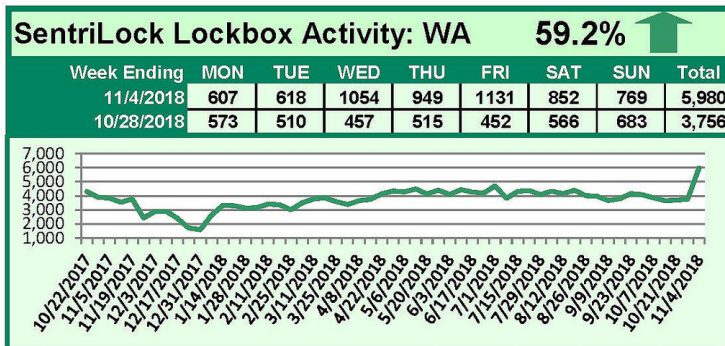

SentriLock Lockbox Activity October 29-November 4, 2018

This Week's Lockbox Activity

For the week of October 29-November 4, 2018, these charts show the number of times RMLS™ subscribers opened SentriLock lockboxes in Oregon and Washington. Activity increased in both Oregon and Washington this week, possibly due to the beginning of SentriLock upgrade events in both states.

For a larger version of each chart, visit the [RMLS™ photostream on Flickr](#).