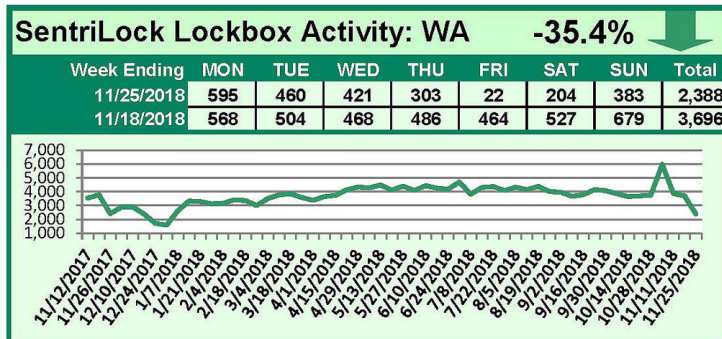

# SentriLock Lockbox Activity November 19-25, 2018

## This Week's Lockbox Activity

For the week of November 19-25, 2018, these charts show the number of times RMLS™ subscribers opened SentriLock lockboxes in Oregon and Washington. Activity decreased sharply in both Oregon and Washington this week.