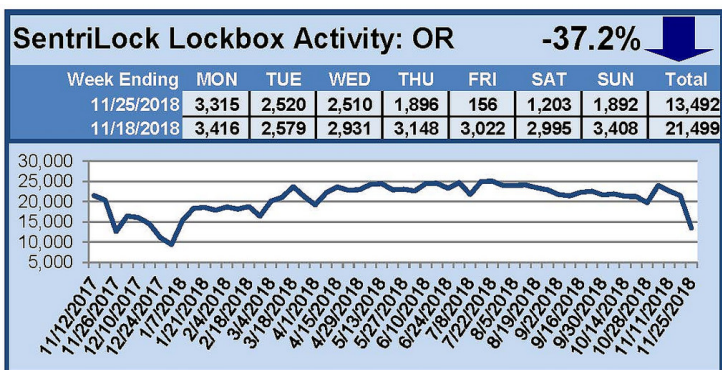

# SentriLock Lockbox Activity November 19-25, 2018

## This Week's Lockbox Activity

For the week of November 19-25, 2018, these charts show the number of times RMLS™ subscribers opened SentriLock lockboxes in Oregon and Washington. Activity decreased sharply in both Oregon and Washington this week.