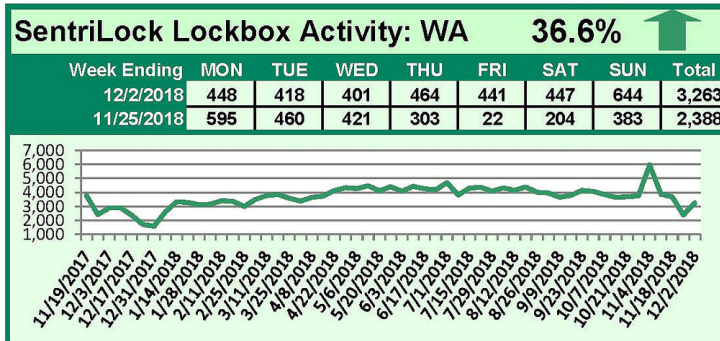

# SentriLock Lockbox Activity November 26-December 2, 2018

## This Week's Lockbox Activity

For the week of November 26-December 2, 2018, these charts show the number of times RMLS™ subscribers opened SentriLock lockboxes in Oregon and Washington. Activity increased sharply in both Oregon and Washington again this week.