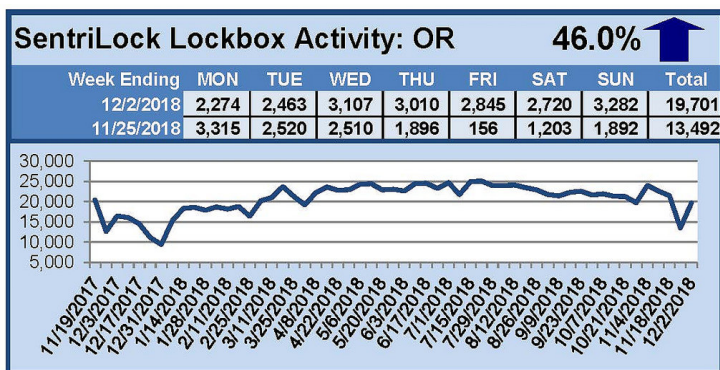

# SentriLock Lockbox Activity November 26-December 2, 2018

## This Week's Lockbox Activity

For the week of November 26-December 2, 2018, these charts show the number of times RMLS™ subscribers opened SentriLock lockboxes in Oregon and Washington. Activity increased sharply in both Oregon and Washington again this week.