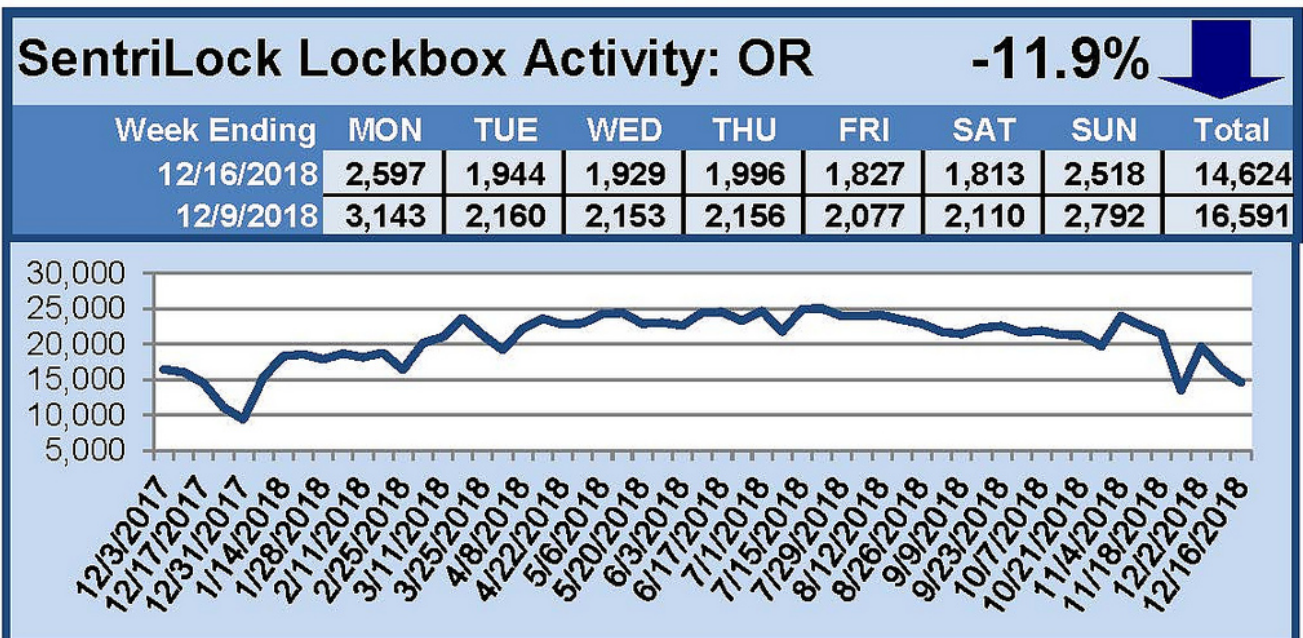

SentriLock Lockbox Activity December 10-16, 2018

This Week's Lockbox Activity

For the week of December 10-16, 2018, these charts show the number of times RMLS™ subscribers opened SentiLock lockboxes in Oregon and Washington. Oregon and Washington both saw activity decrease this week.