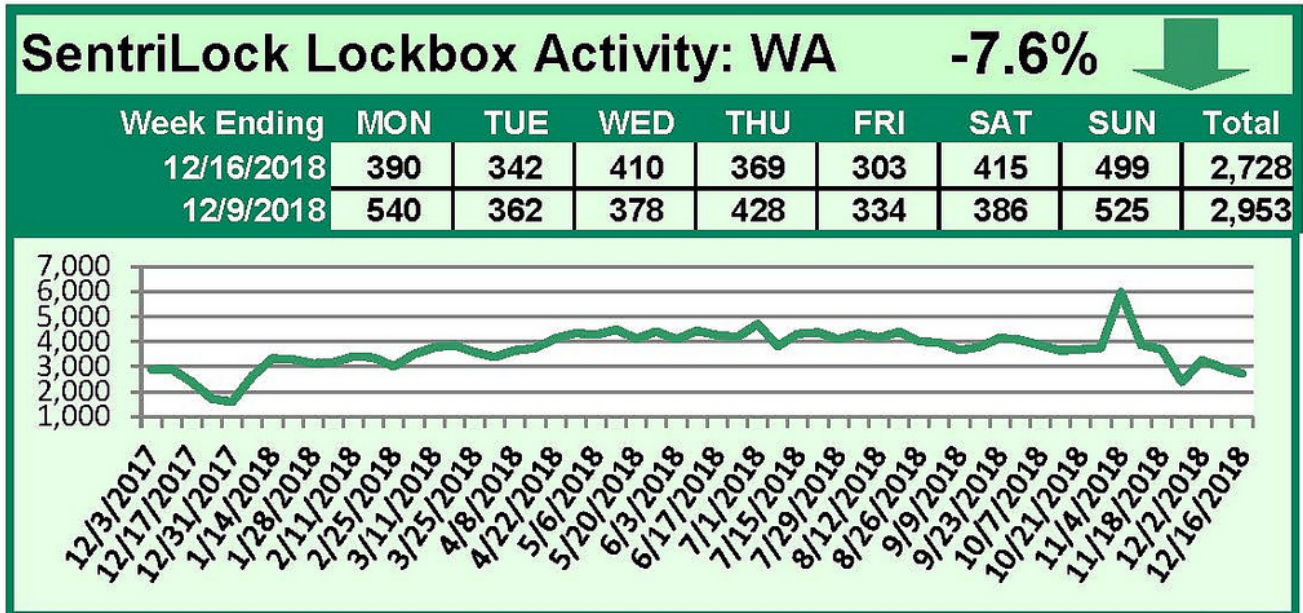

SentriLock Lockbox Activity December 10-16, 2018

This Week's Lockbox Activity

For the week of December 10-16, 2018, these charts show the number of times RMLS™ subscribers opened SentiLock lockboxes in Oregon and Washington. Oregon and Washington both saw activity decrease this week.

For a larger version of each chart, visit the [RMLS™ photostream on Flickr](#).