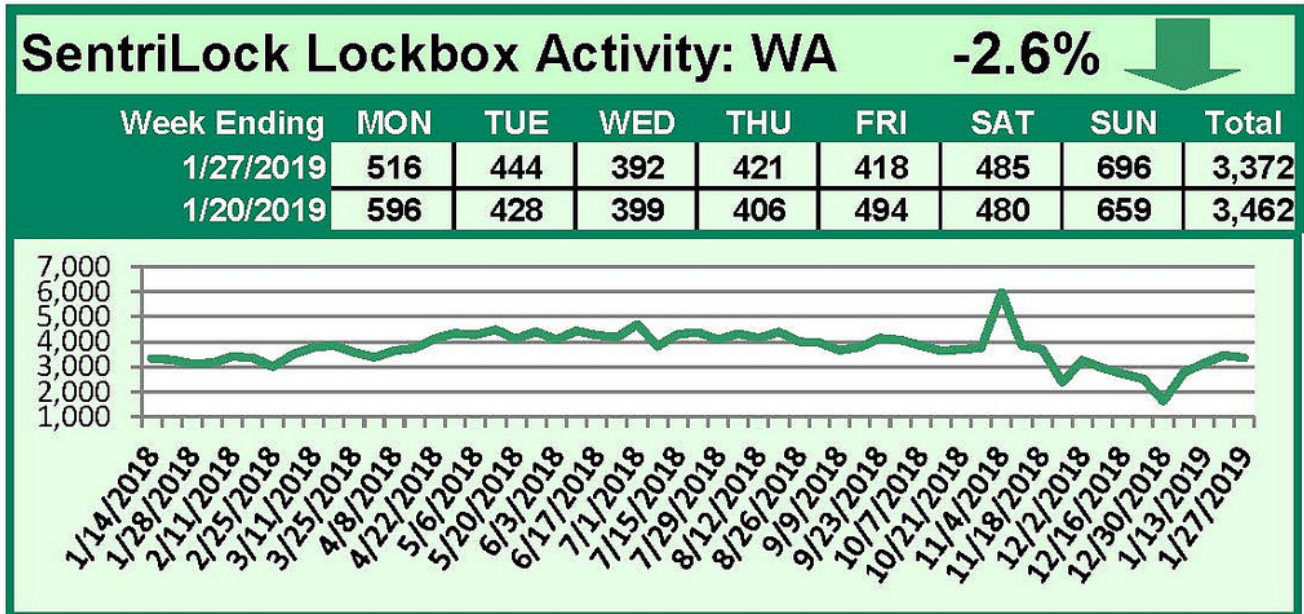

# SentriLock Lockbox Activity January 21-27, 2019

This Week's Lockbox Activity

For the week of January 21-27, 2019, these charts show the number of times RMLS™ subscribers opened SentiLock lockboxes in Oregon and Washington. Washington saw a decrease in activity this week, while activity in Oregon saw activity increase.

For a larger version of each chart, visit the [RMLS™ photostream on Flickr](#).