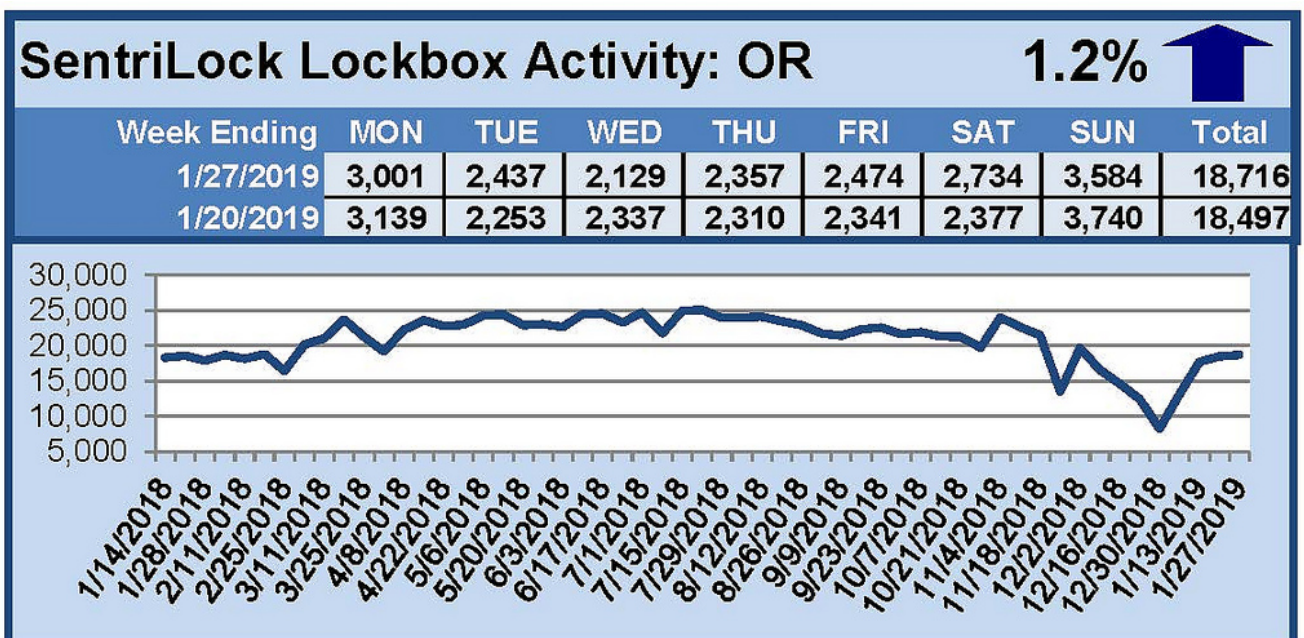

# SentriLock Lockbox Activity January 21-27, 2019

This Week's Lockbox Activity

For the week of January 21-27, 2019, these charts show the number of times RMLS™ subscribers opened SentiLock lockboxes in Oregon and Washington. Washington saw a decrease in activity this week, while activity in Oregon saw activity increase.