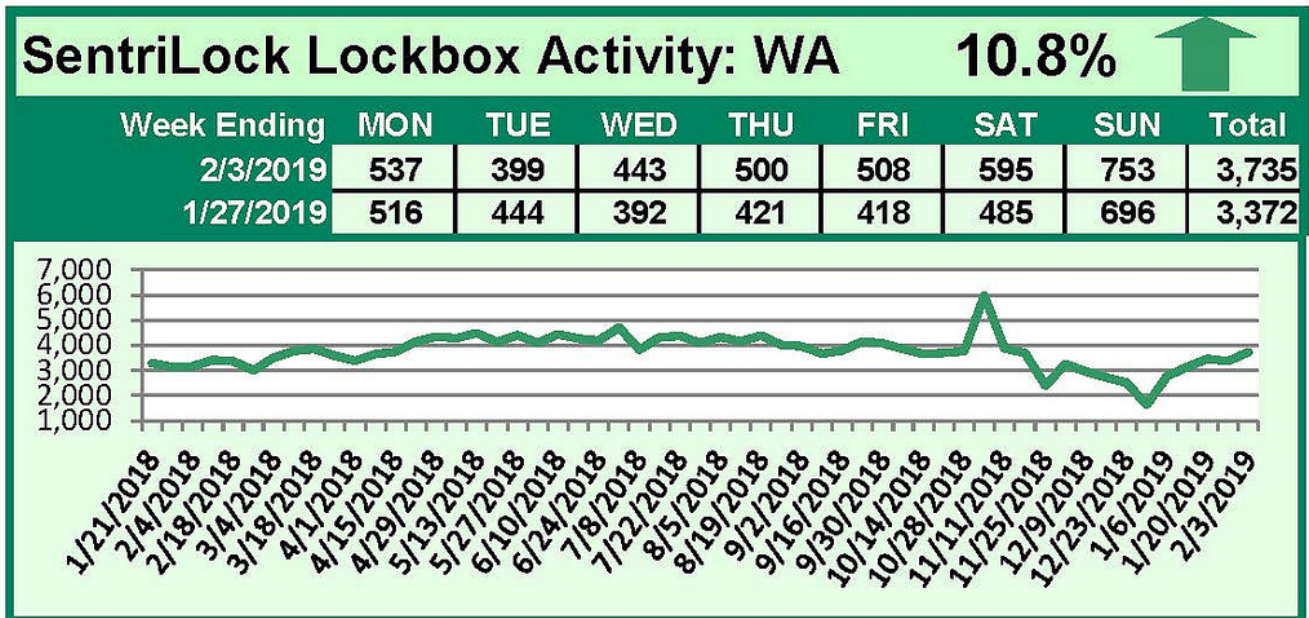

SentriLock Lockbox Activity January 28-February 3, 2019

This Week's Lockbox Activity

For the week of January 28-February 3, 2019, these charts show the number of times RMLS™ subscribers opened SentiLock lockboxes in Oregon and Washington. Both states saw an increase in activity this week.

For a larger version of each chart, visit the [RMLS™ photostream on Flickr](#).