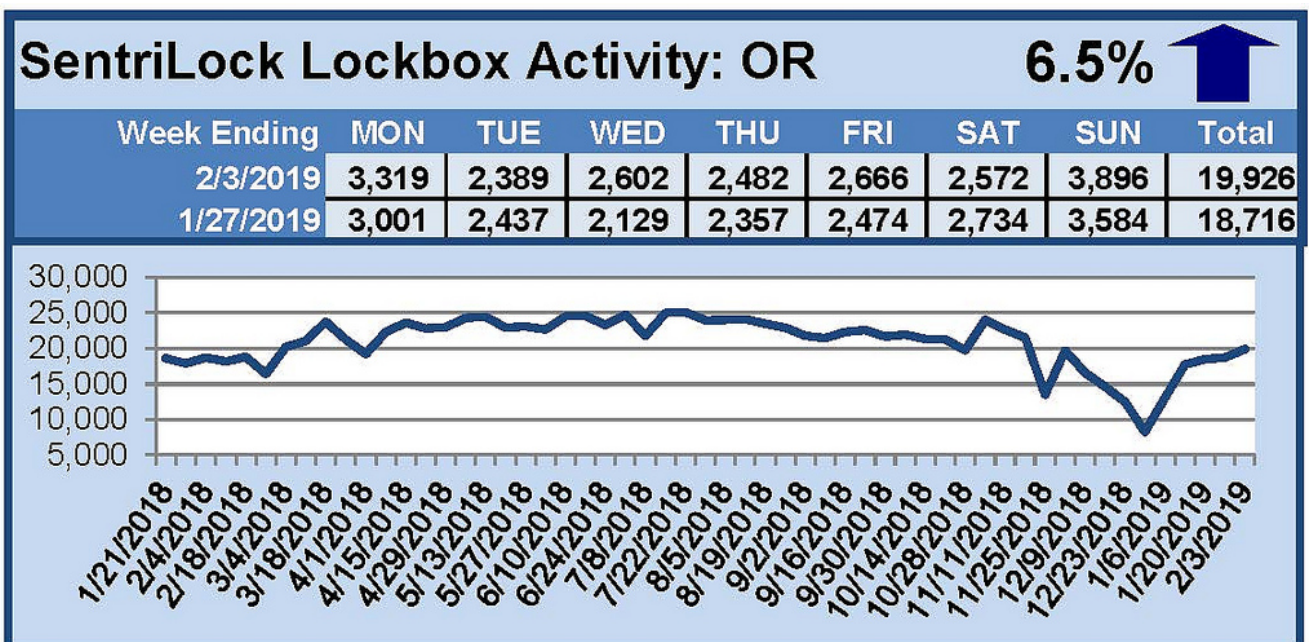

SentriLock Lockbox Activity January 28-February 3, 2019

This Week's Lockbox Activity

For the week of January 28-February 3, 2019, these charts show the number of times RMLS™ subscribers opened SentiLock lockboxes in Oregon and Washington. Both states saw an increase in activity this week.