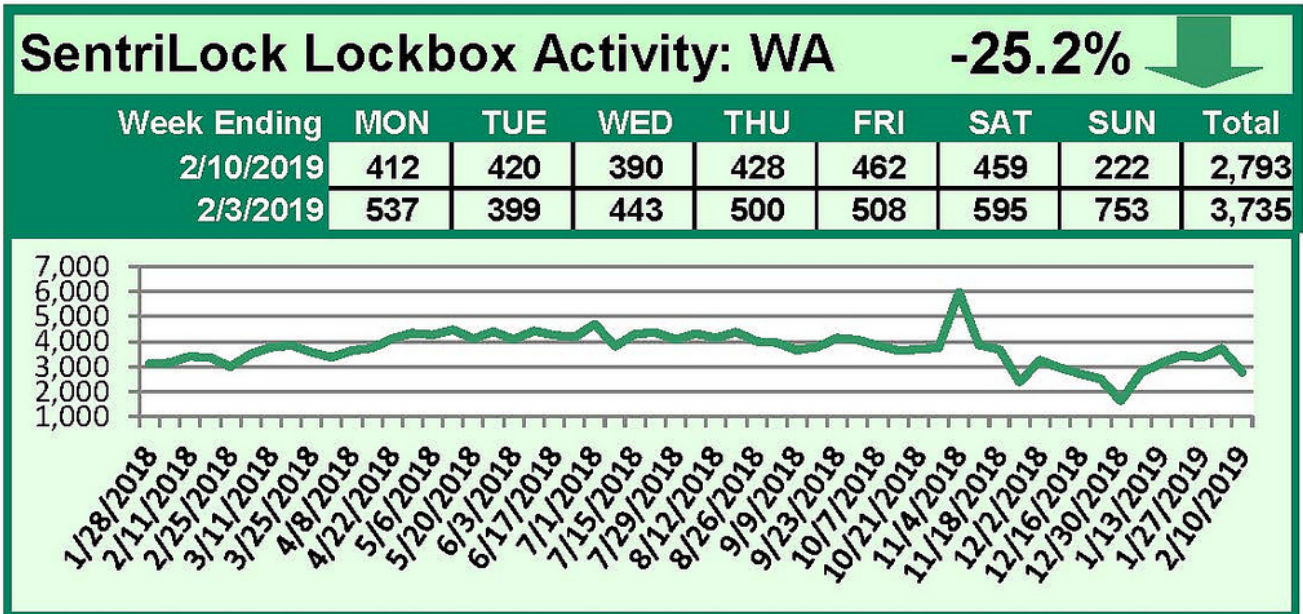

SentriLock Lockbox Activity February 4-10, 2019

This Week's Lockbox Activity

For the week of February 4-10, 2019, these charts show the number of times RMLS™ subscribers opened SentiLock lockboxes in Oregon and Washington. Activity in both states decreased this week.

For a larger version of each chart, visit the [RMLS™ photostream on Flickr](#).