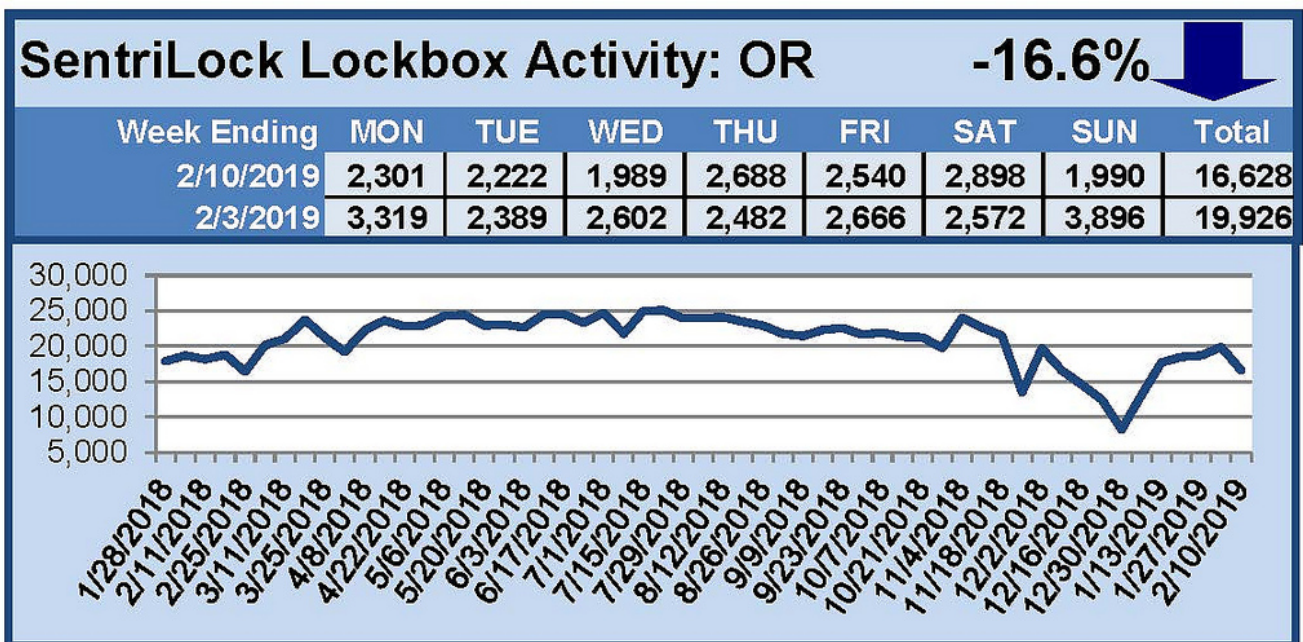

SentriLock Lockbox Activity February 4-10, 2019

This Week's Lockbox Activity

For the week of February 4-10, 2019, these charts show the number of times RMLS™ subscribers opened SentiLock lockboxes in Oregon and Washington. Activity in both states decreased this week.