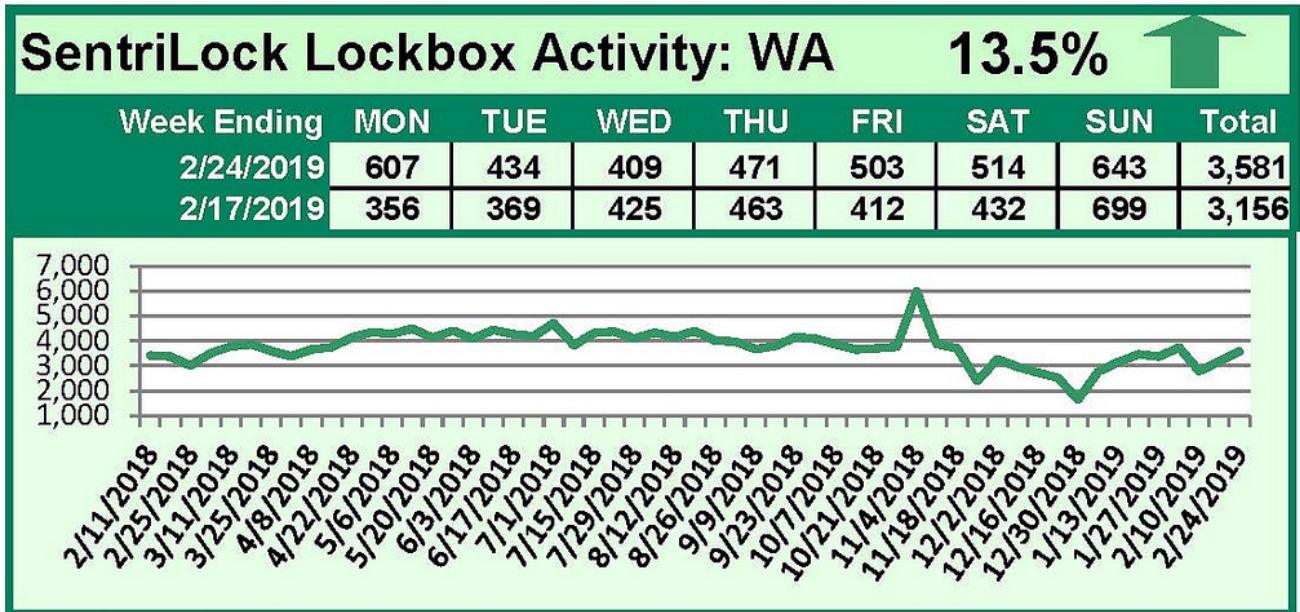

# SentriLock Lockbox Activity February 18-24, 2019

This Week's Lockbox Activity

For the week of February 18-24, 2019, these charts show the number of times RMLS™ subscribers opened SentiLock lockboxes in Oregon and Washington. Activity increased in both states this week.

For a larger version of each chart, visit the [RMLS™ photostream on Flickr](#).