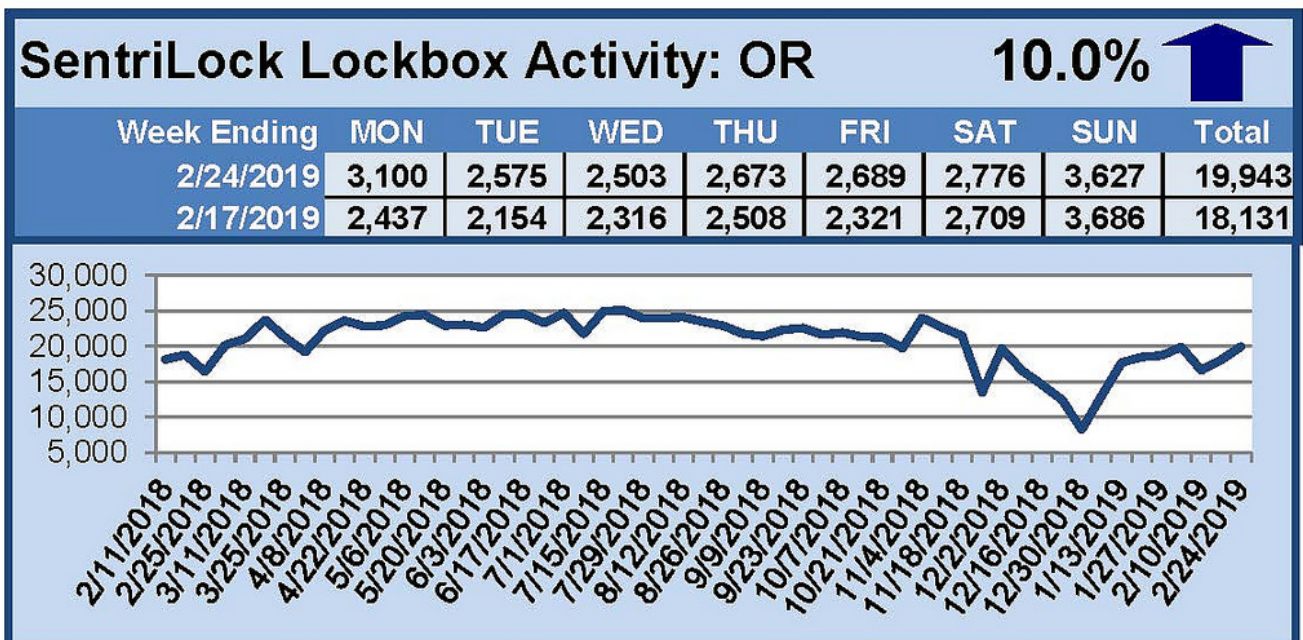

# SentriLock Lockbox Activity February 18-24, 2019

This Week's Lockbox Activity

For the week of February 18-24, 2019, these charts show the number of times RMLS™ subscribers opened SentiLock lockboxes in Oregon and Washington. Activity increased in both states this week.