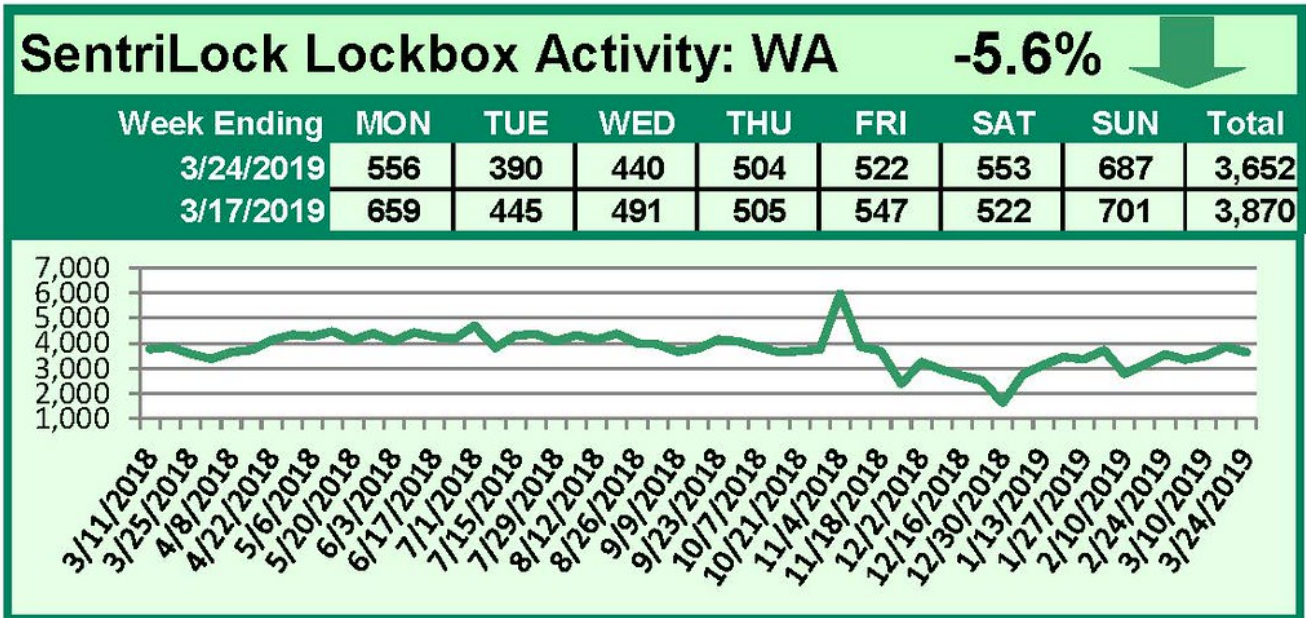

SentriLock Lockbox Activity

March 18-24, 2019

This Week's Lockbox Activity

For the week of March 18-24, 2019, these charts show the number of times RMLS™ subscribers opened SentiLock lockboxes in Oregon and Washington. Activity decreased in both states this week.

For a larger version of each chart, visit the [RMLS™ photostream on Flickr](#).