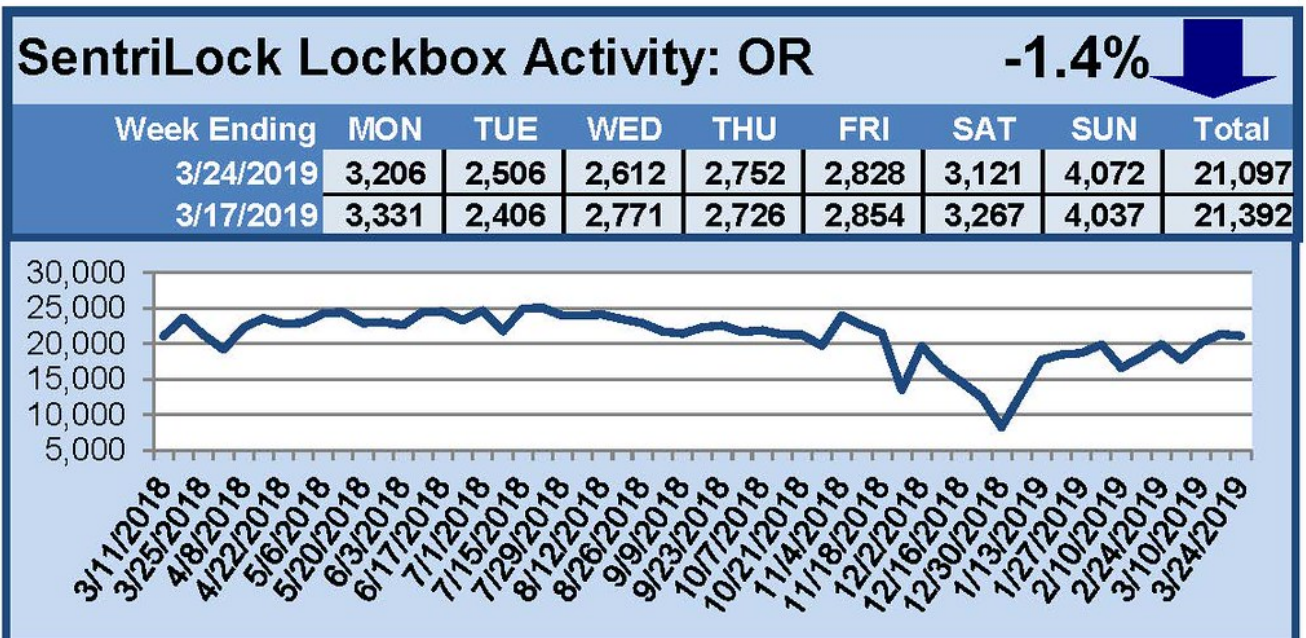

SentriLock Lockbox Activity

March 18-24, 2019

This Week's Lockbox Activity

For the week of March 18-24, 2019, these charts show the number of times RMLS™ subscribers opened SentiLock lockboxes in Oregon and Washington. Activity decreased in both states this week.