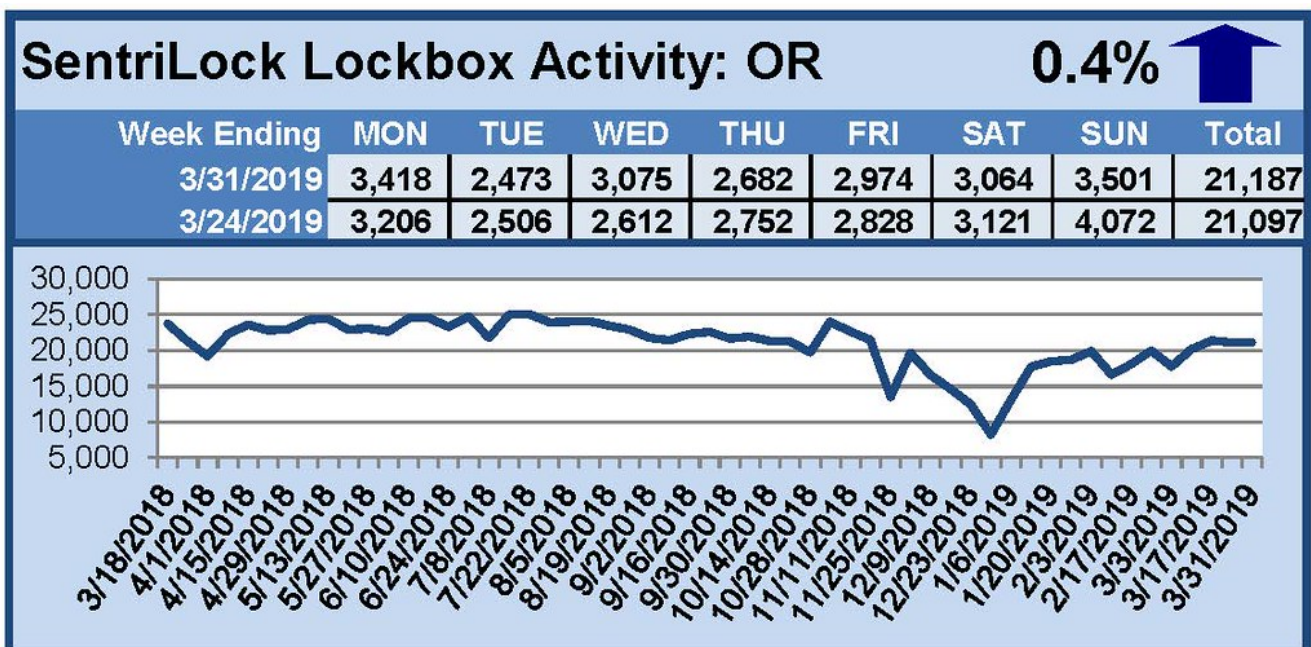

SentriLock Lockbox Activity

March 25-31, 2019

This Week's Lockbox Activity

For the week of March 25-31, 2019, these charts show the number of times RMLS™ subscribers opened SentiLock lockboxes in Oregon and Washington. Oregon and Washington saw an increase in activity this week.