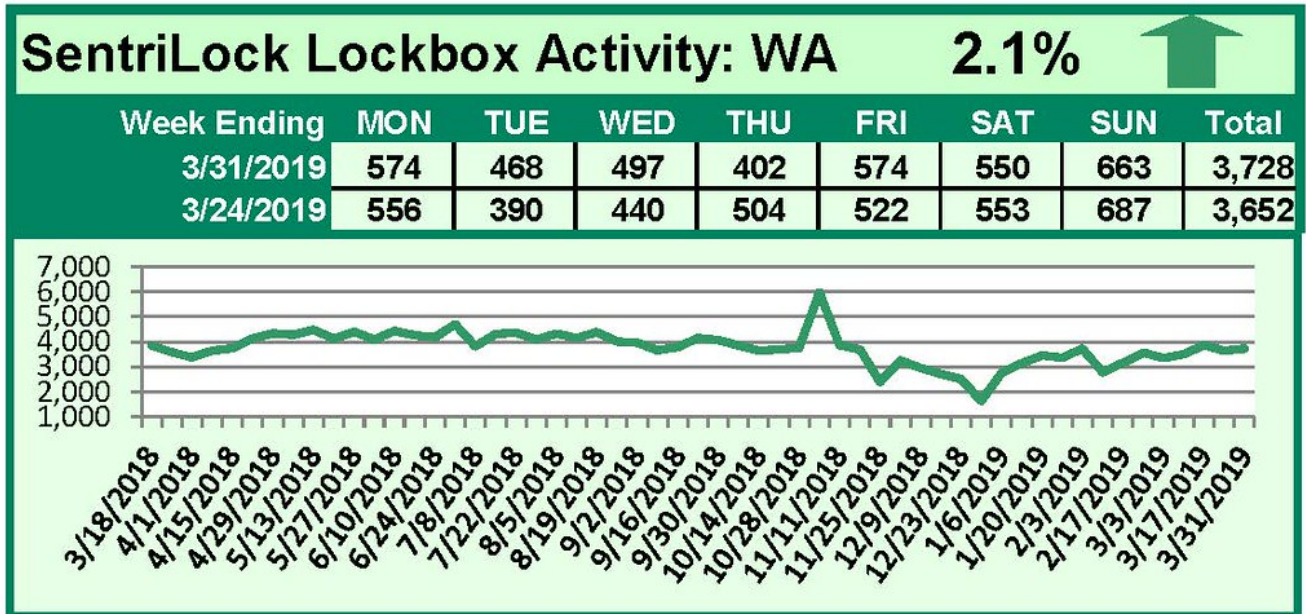

SentriLock Lockbox Activity

March 25-31, 2019

This Week's Lockbox Activity

For the week of March 25-31, 2019, these charts show the number of times RMLS™ subscribers opened SentiLock lockboxes in Oregon and Washington. Oregon and Washington saw an increase in activity this week.

For a larger version of each chart, visit the [RMLS™ photostream on Flickr](#).