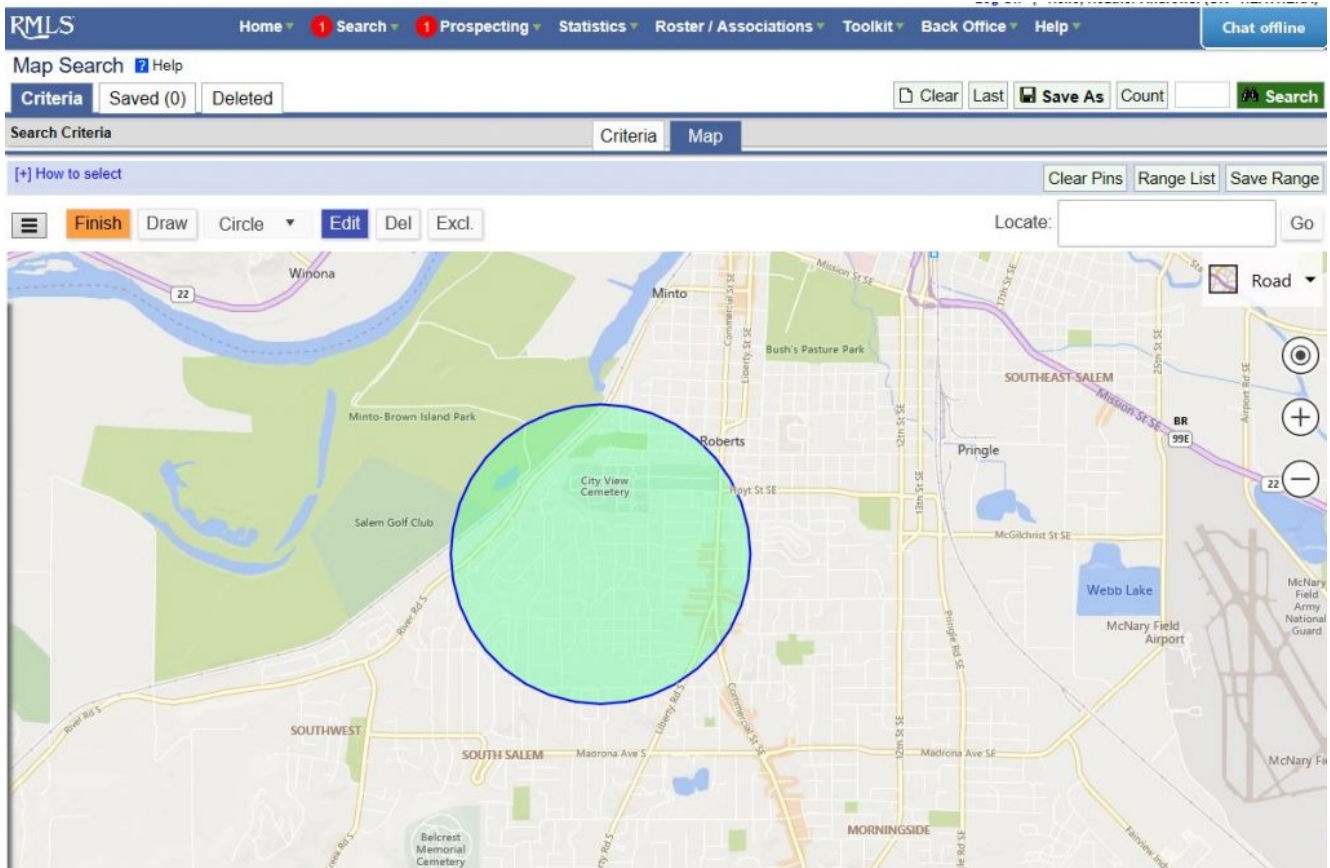

# Mapping Improvements, Remine Button Now Live on RMLSwab

RMLS™ released two improvements to RMLSwab earlier this week intended to make things easier for subscribers: a new layout on Map Search, and a Remine button on the bottom of the Agent Full report.

## Map Search Layout

After [RMLS™ released its more responsive search pages in early February](#), we heard from subscribers that the layout in Map Search could use some improvement. Subscribers were having difficulty drawing shapes on the map, and navigating between

the map and search criteria was difficult.

RMLS™ changed the layout, creating a layer of tabs so users may easily toggle between the map itself and the search criteria. Working with shapes and layers on the larger map should make things easier for subscribers.

## Remine Button on Agent Full Reports

The screenshot displays a web interface for an Agent Full Report. At the top, there is a logo on the left and a section titled "COMPARABLE INFORMATION" with fields for "DOM: 672" and "O/Price: \$925,000". Below this, there are several navigation and utility buttons: "[ ] Third Party Links", "Listing Load", and "Report Issue" with a checkmark. A row of buttons includes "RPR", "[+] RPR Statistics by Zip: 98631", "RPR Flyer", "ShackShout", and "Remine". The "Remine" button is highlighted with a red rectangular box. Below the buttons are "Find Property", "Find Schools", and "Find Community" buttons, followed by "Top" and "Bottom" navigation links. At the bottom left, it says "1 Records". A copyright notice at the bottom center reads: "© RMLS™ 2019. ALL RIGHTS RESERVED. - INFORMATION NOT GUARANTEED AND SHOULD BE VERIFIED. SQUARE FOOTAGE IS APPROXIMATE & MAY INCLUDE BOTH FINISHED & UNFINISHED AREAS - CONSULT BROKER FOR INFO. SCHOOL AVAILABILITY SUBJECT TO CHANGE. CLAIMS OF COPYRIGHT INFRINGEMENT".