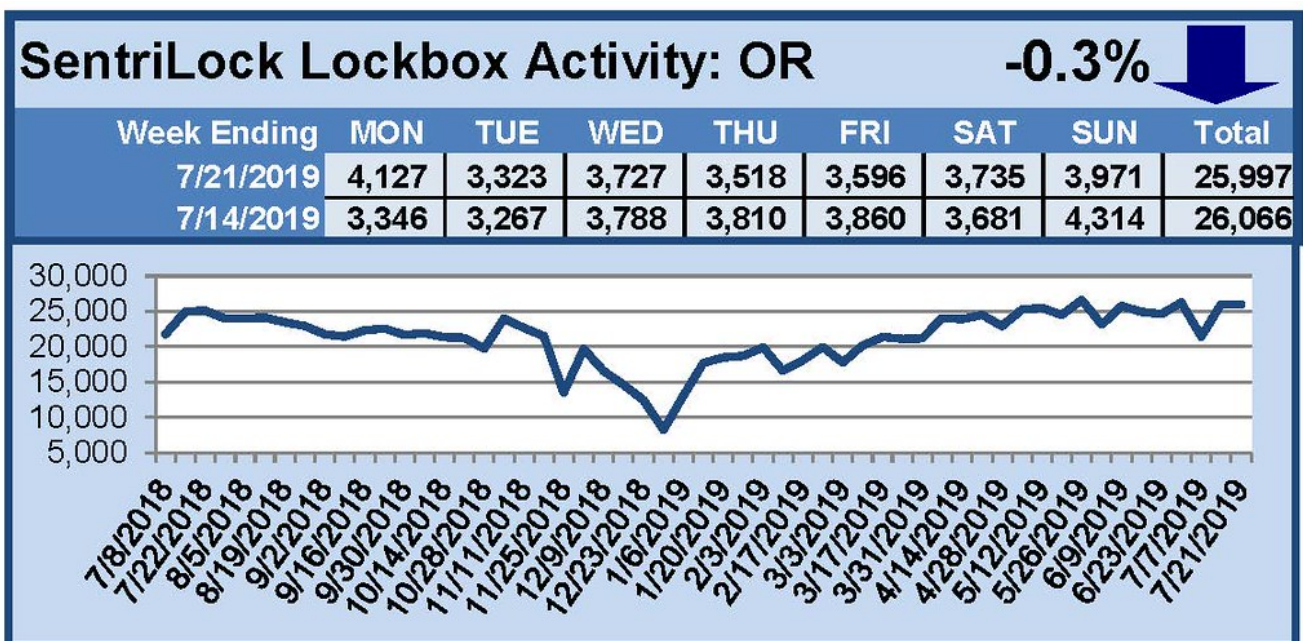

SentriLock Lockbox Activity July 15-21, 2019

This Week's Lockbox Activity

For the week of July 15-21, 2019, these charts show the number of times RMLS™ subscribers opened SentiLock lockboxes in Oregon and Washington. Activity decreased in both Oregon and Washington this week.