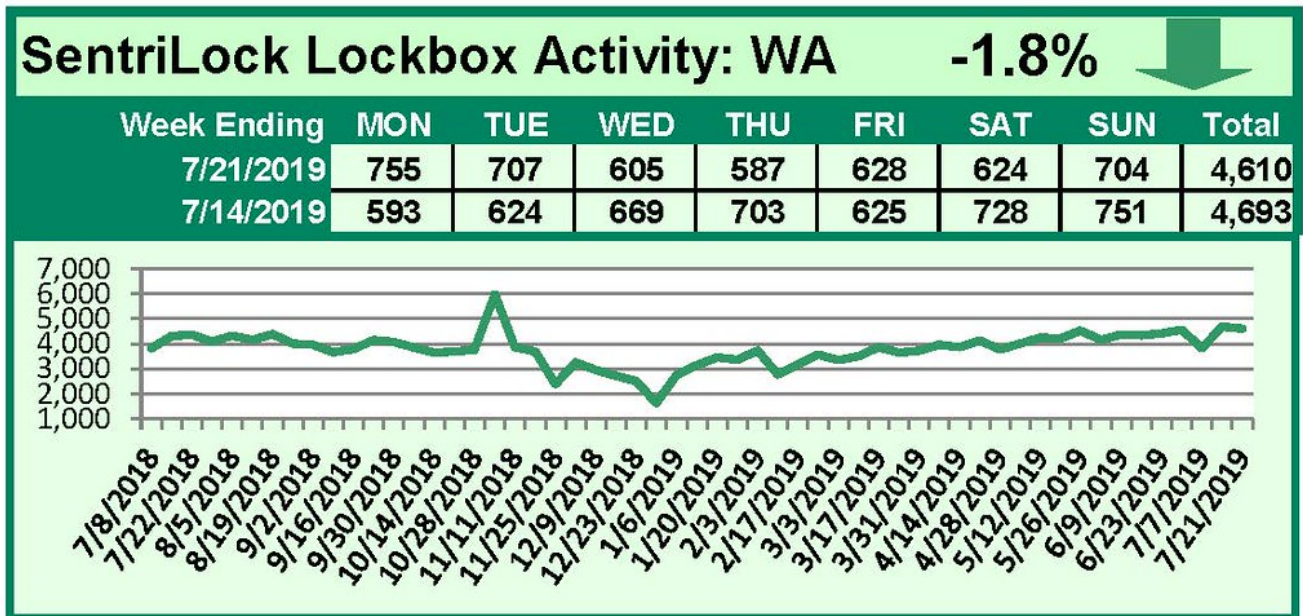

SentriLock Lockbox Activity July 15-21, 2019

This Week's Lockbox Activity

For the week of July 15-21, 2019, these charts show the number of times RMLS™ subscribers opened SentiLock lockboxes in Oregon and Washington. Activity decreased in both Oregon and Washington this week.

For a larger version of each chart, visit the [RMLS™ photostream on Flickr](#).