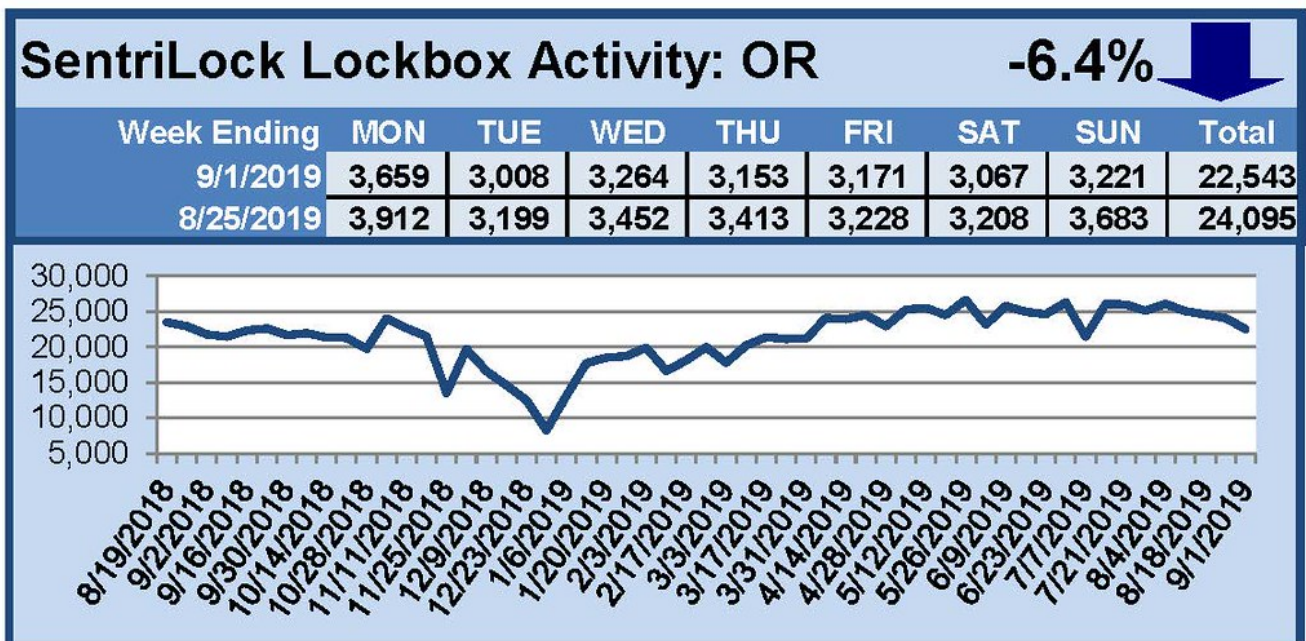

SentriLock Lockbox Activity August 26-September 1, 2019

This Week's Lockbox Activity

For the week of August 26-September 1, 2019, these charts show the number of times RMLS™ subscribers opened SentiLock lockboxes in Oregon and Washington. Activity increased in Washington and decreased in Oregon this week.