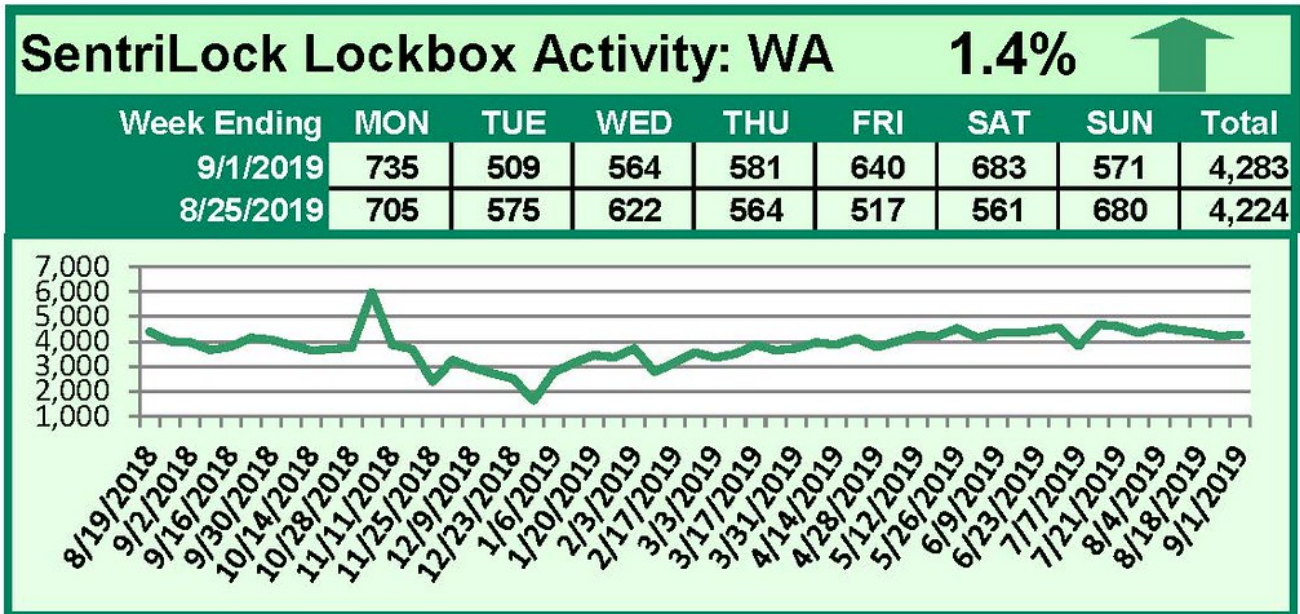

SentriLock Lockbox Activity August 26-September 1, 2019

This Week's Lockbox Activity

For the week of August 26-September 1, 2019, these charts show the number of times RMLS™ subscribers opened SentiLock lockboxes in Oregon and Washington. Activity increased in Washington and decreased in Oregon this week.

For a larger version of each chart, visit the [RMLS™ photostream on Flickr](#).