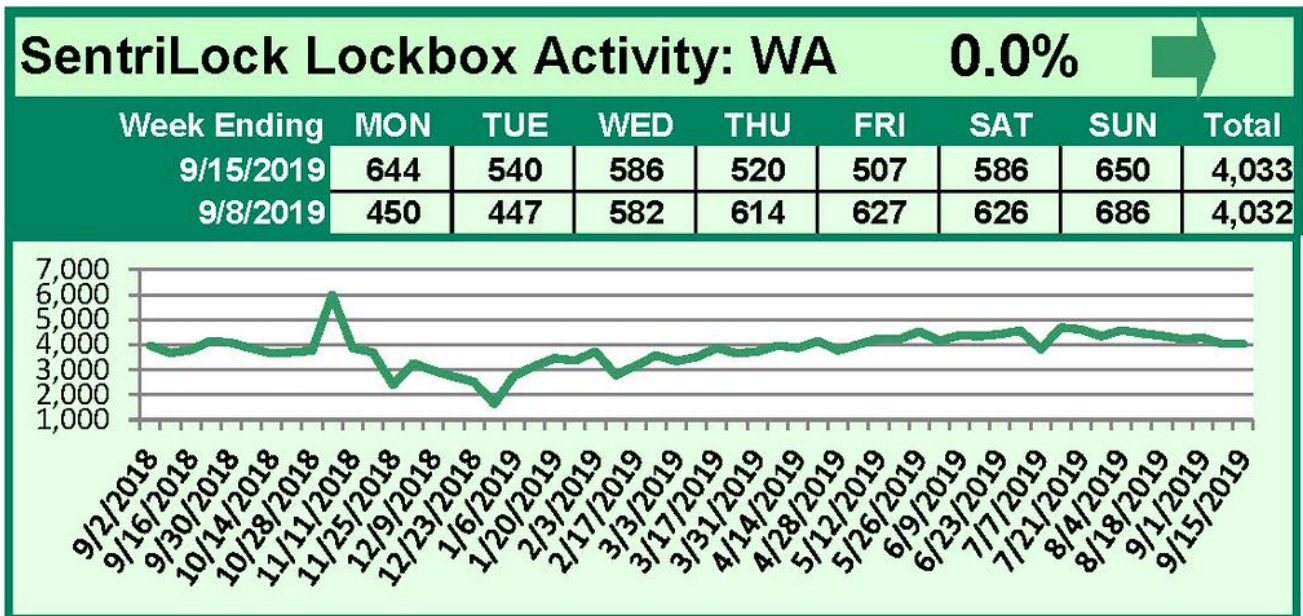

# SentriLock Lockbox Activity September 9-15, 2019

This Week's Lockbox Activity

For the week of September 9-15, 2019, these charts show the number of times RMLS™ subscribers opened SentiLock lockboxes in Oregon and Washington. This week, activity remained steady in Washington while increasing in Oregon.

For a larger version of each chart, visit the [RMLS™ photostream on Flickr](#).