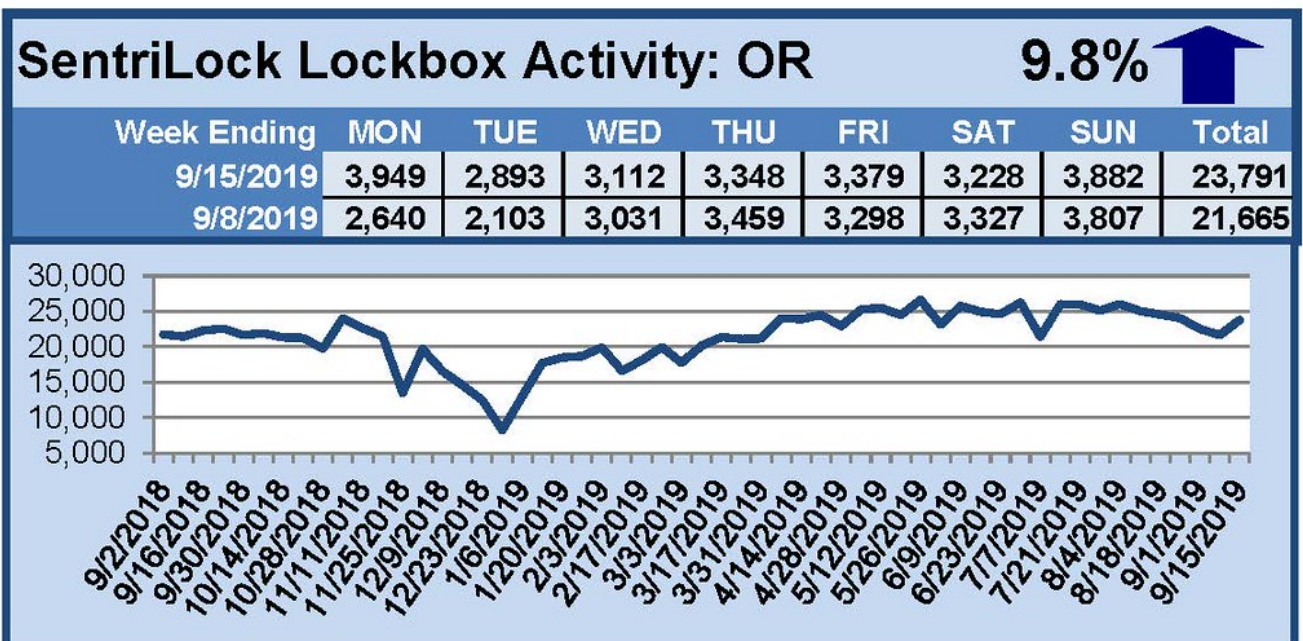

# SentriLock Lockbox Activity September 9-15, 2019

This Week's Lockbox Activity

For the week of September 9-15, 2019, these charts show the number of times RMLS™ subscribers opened SentiLock lockboxes in Oregon and Washington. This week, activity remained steady in Washington while increasing in Oregon.