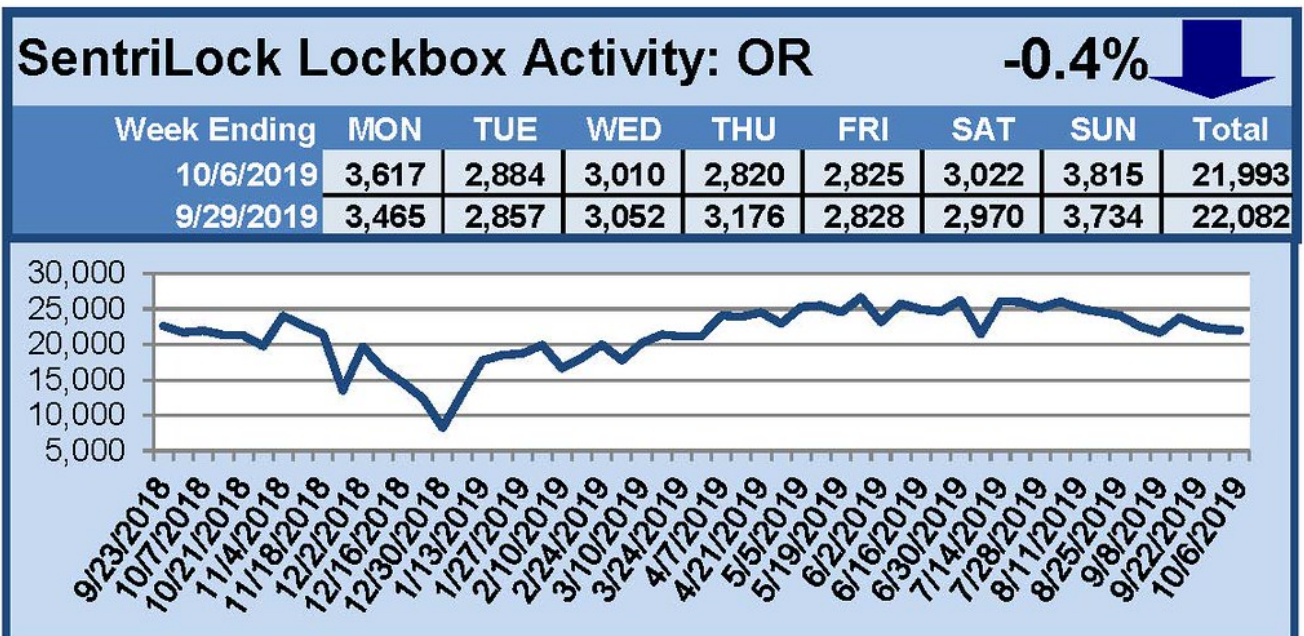

# SentriLock Lockbox Activity September 30-October 6, 2019

This Week's Lockbox Activity

For the week of September 30-October 6, 2019, these charts show the number of times RMLS™ subscribers opened SentiLock lockboxes in Oregon and Washington. Activity decreased in both Oregon and Washington this week.