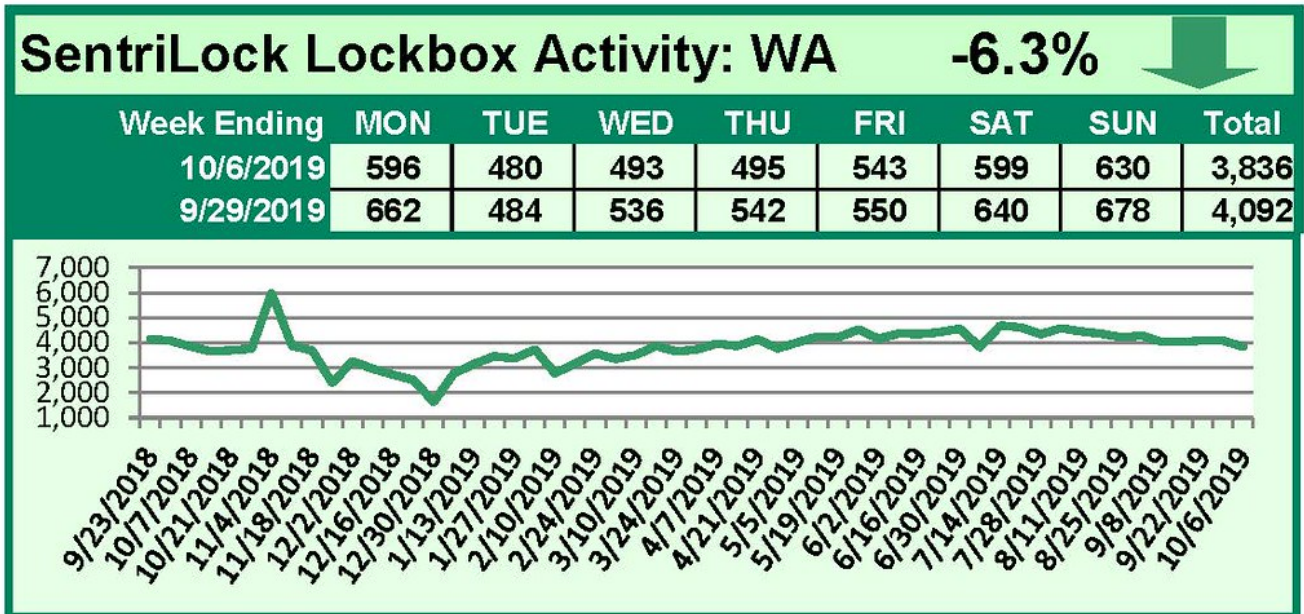

# SentriLock Lockbox Activity September 30-October 6, 2019

This Week's Lockbox Activity

For the week of September 30-October 6, 2019, these charts show the number of times RMLS™ subscribers opened SentiLock lockboxes in Oregon and Washington. Activity decreased in both Oregon and Washington this week.

For a larger version of each chart, visit the [RMLS™ photostream on Flickr](#).