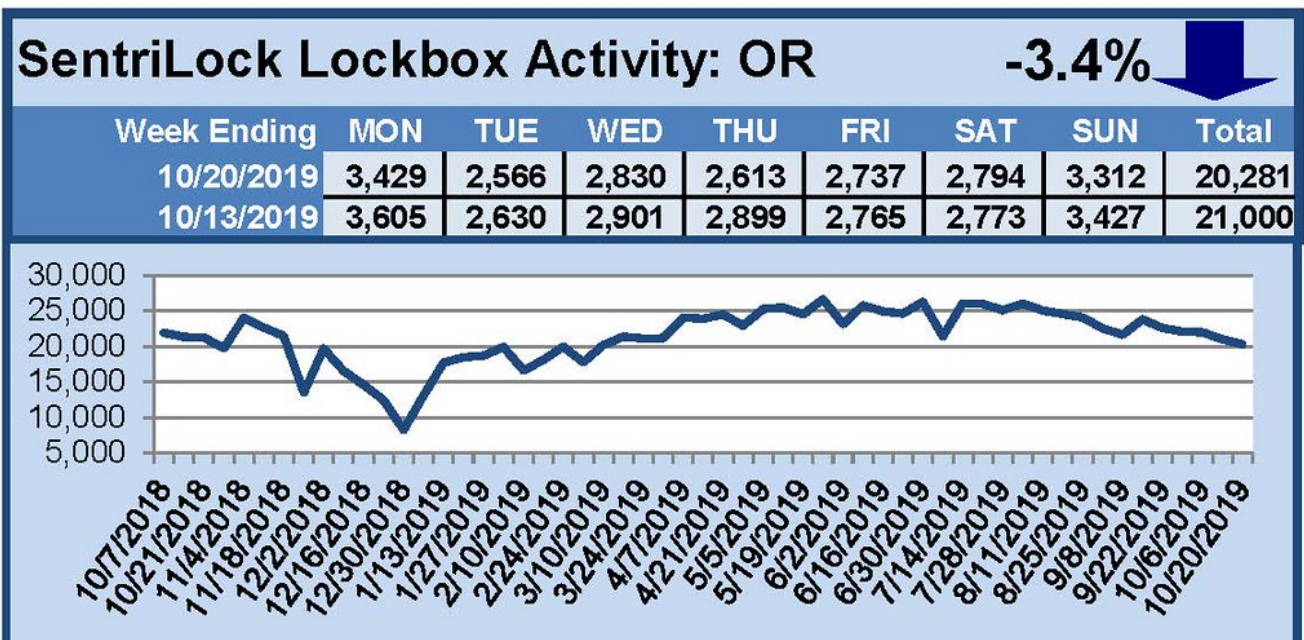

# SentriLock Lockbox Activity October 14-20, 2019

This Week's Lockbox Activity

For the week of October 14-20, 2019, these charts show the number of times RMLS™ subscribers opened SentiLock lockboxes in Oregon and Washington. Last week activity increased in Washington and decreased in Oregon.