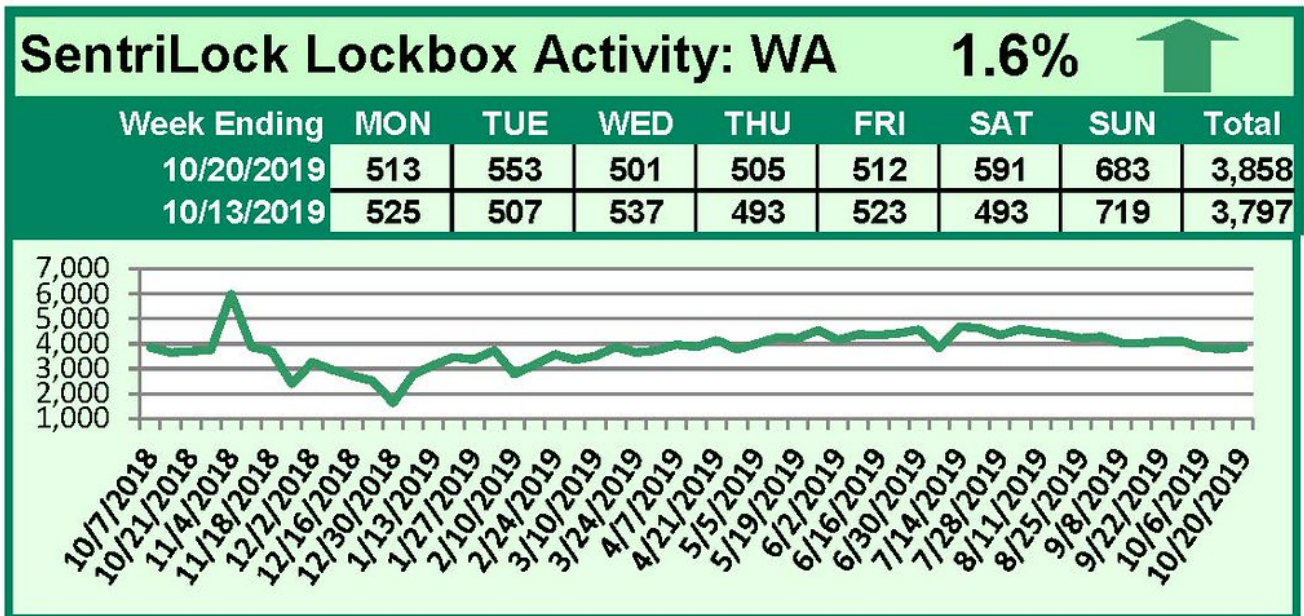

# SentriLock Lockbox Activity October 14-20, 2019

This Week's Lockbox Activity

For the week of October 14-20, 2019, these charts show the number of times RMLS™ subscribers opened SentiLock lockboxes in Oregon and Washington. Last week activity increased in Washington and decreased in Oregon.

For a larger version of each chart, visit the [RMLS™ photostream on Flickr](#).