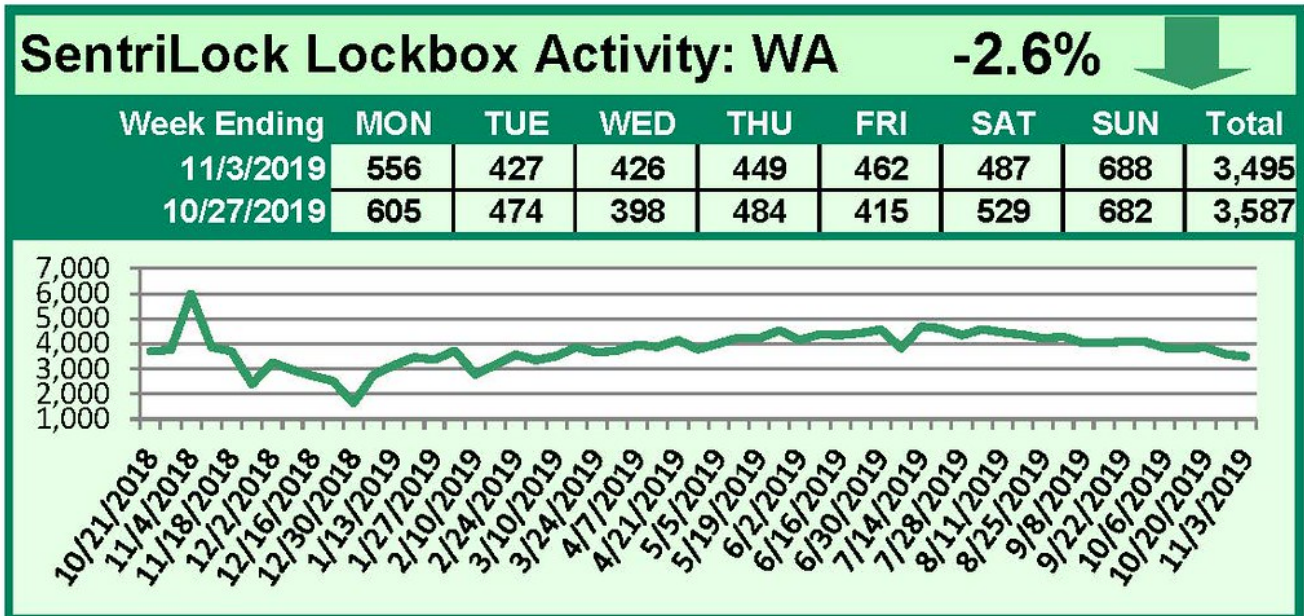

SentriLock Lockbox Activity October 28-November 3, 2019

This Week's Lockbox Activity

For the week of October 28-November 3, 2019, these charts show the number of times RMLS™ subscribers opened SentiLock lockboxes in Oregon and Washington. Activity decreased again last week in both Oregon and Washington.