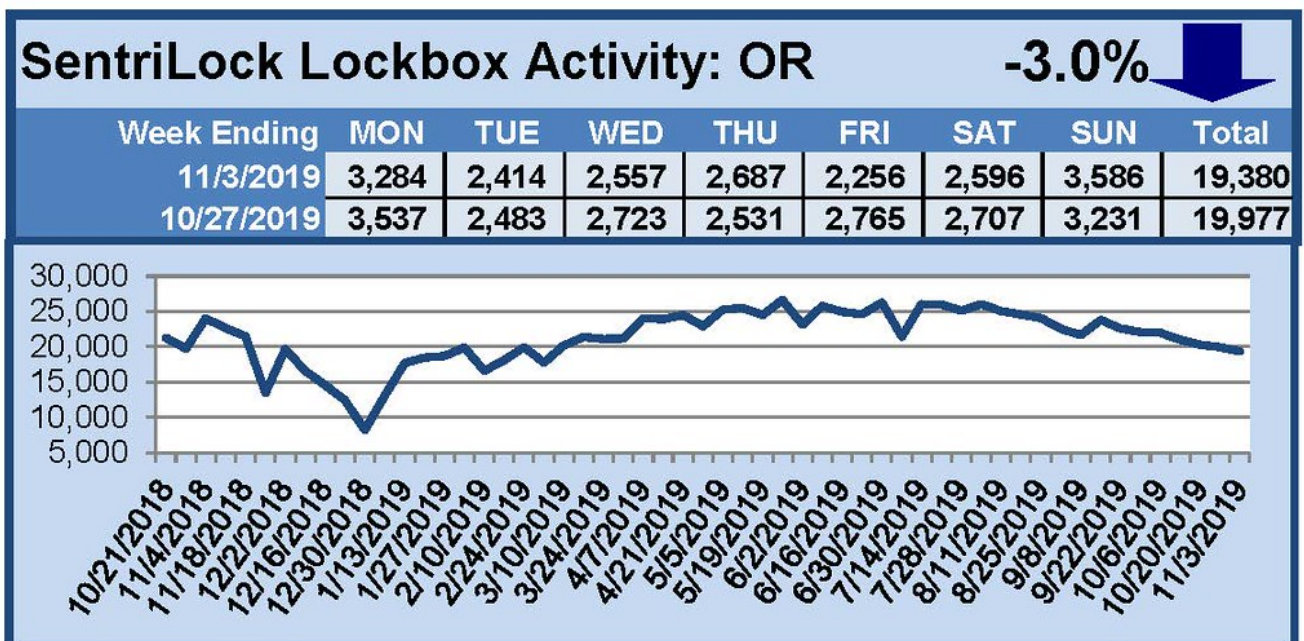

SentriLock Lockbox Activity October 28-November 3, 2019

This Week's Lockbox Activity

For the week of October 28-November 3, 2019, these charts show the number of times RMLS™ subscribers opened SentiLock lockboxes in Oregon and Washington. Activity decreased again last week in both Oregon and Washington.